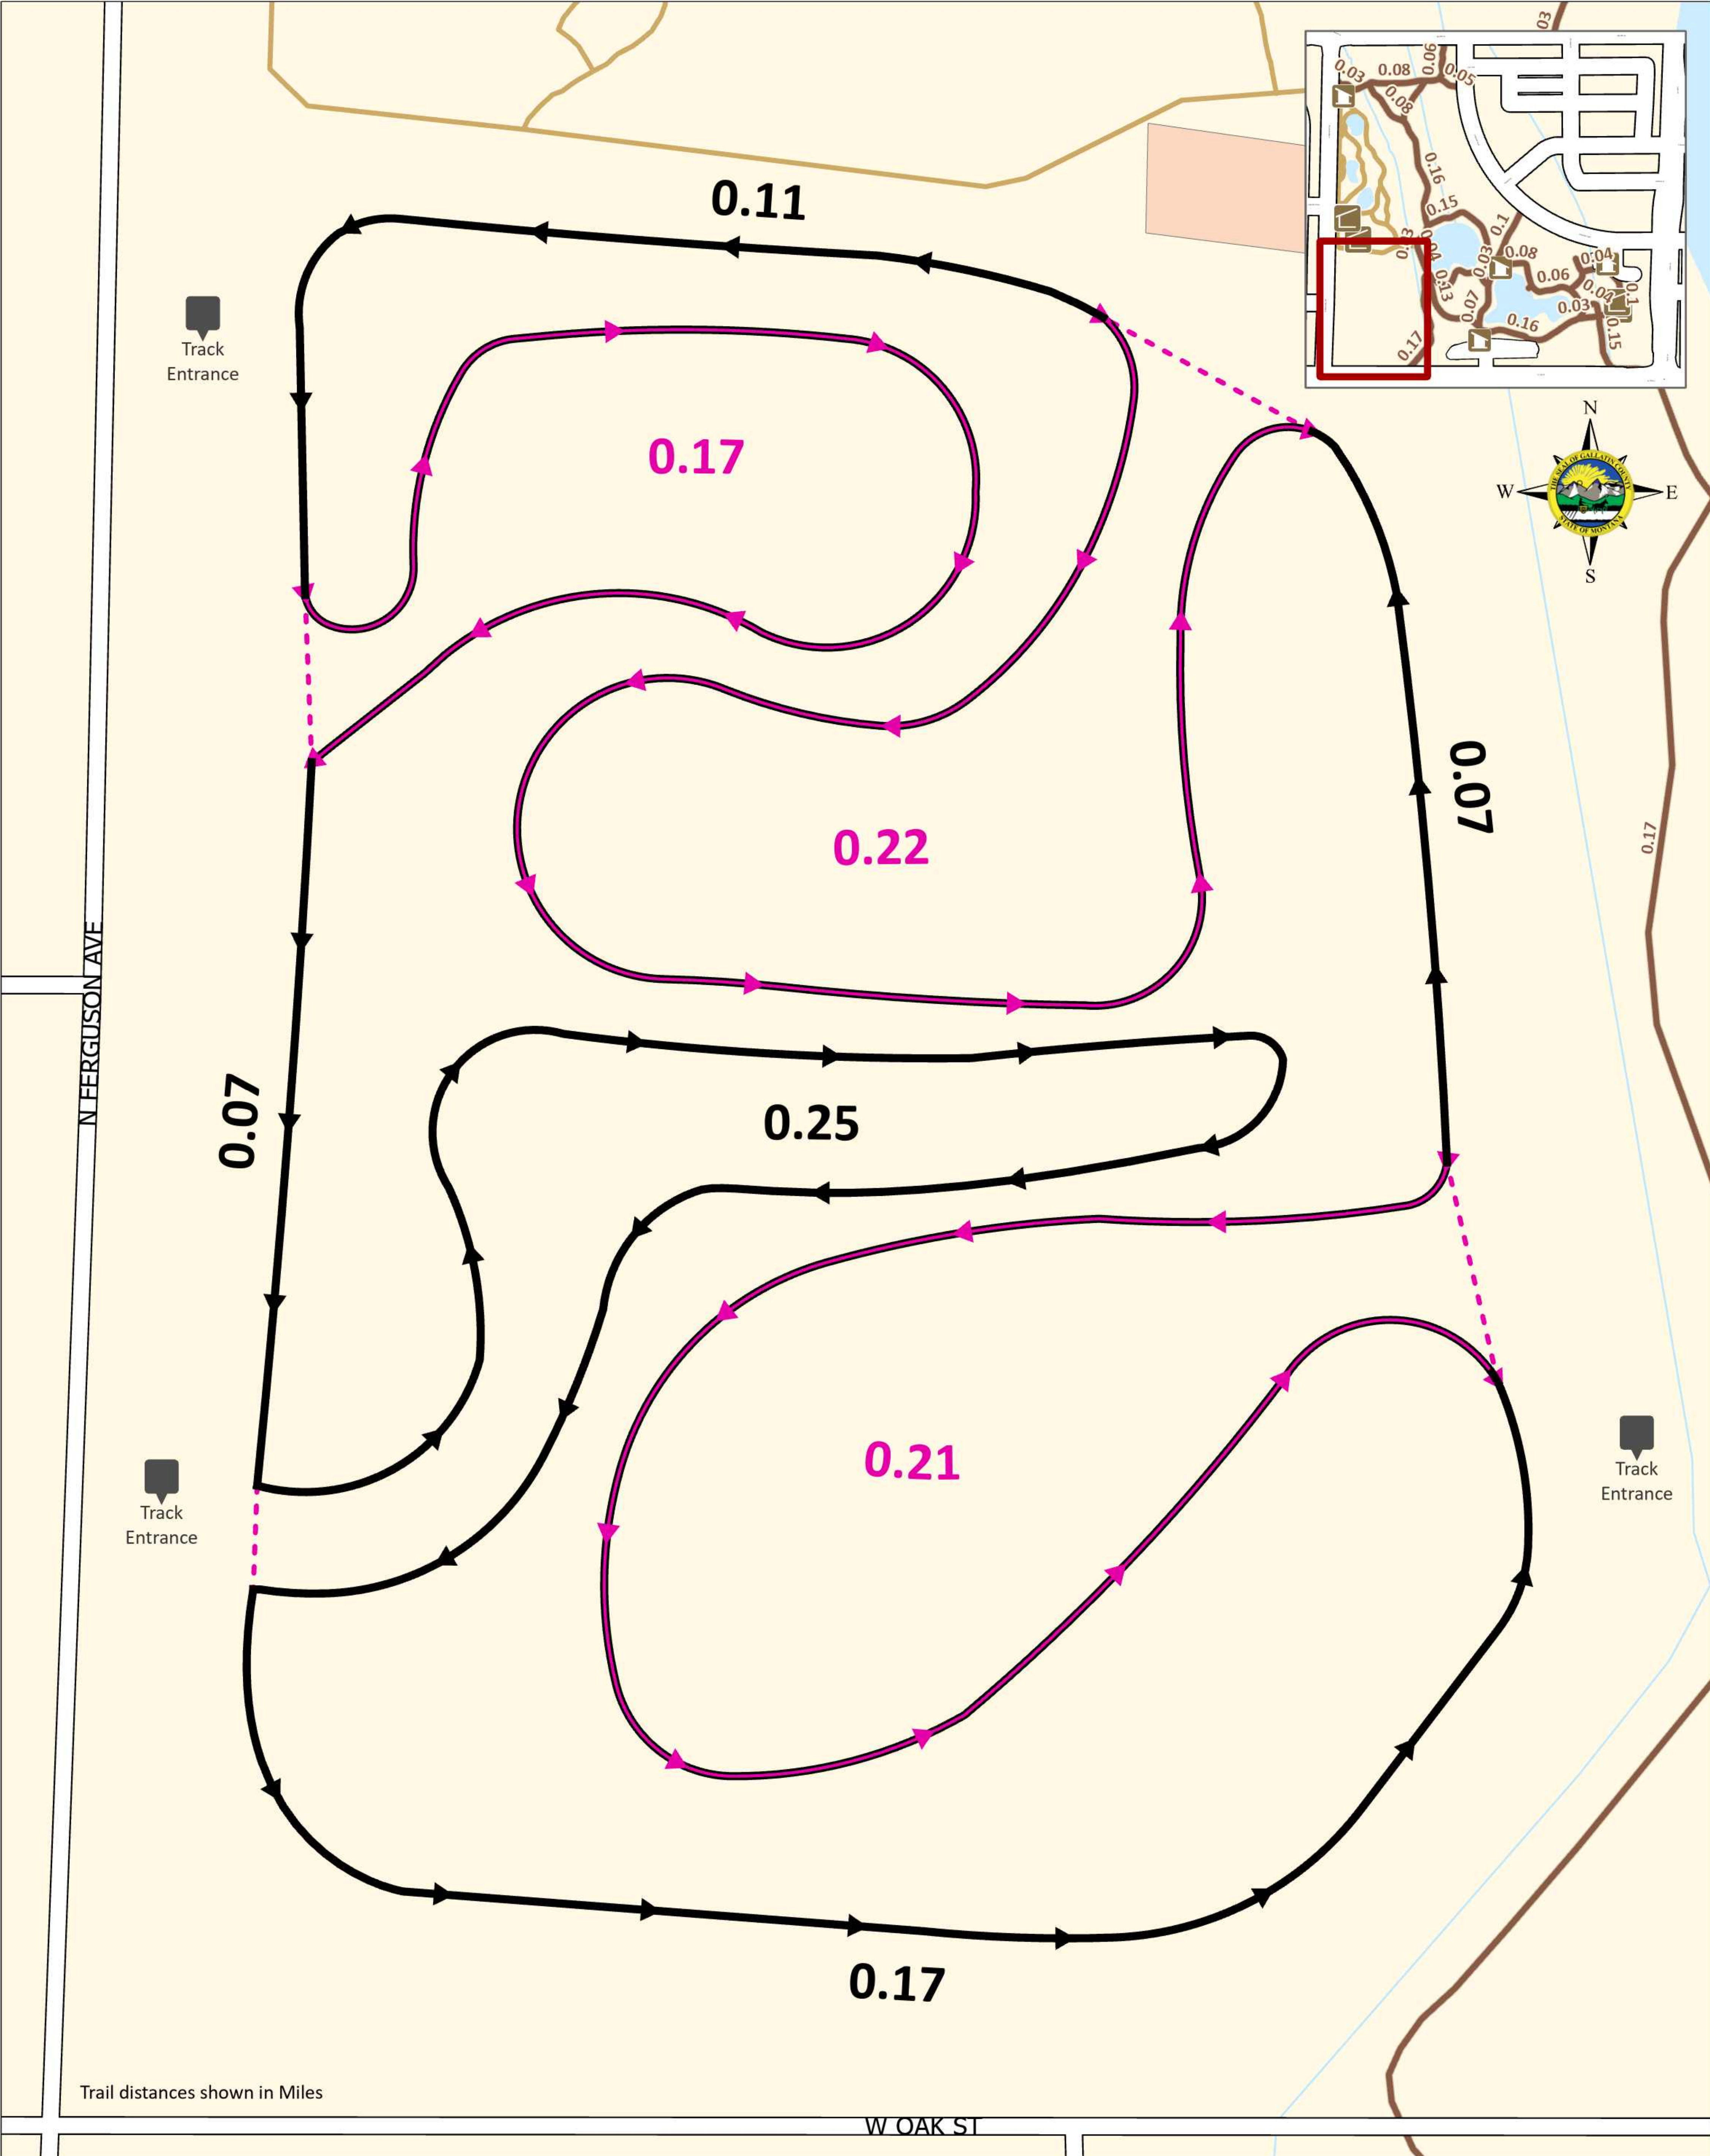

GALLATIN COUNTY REGIONAL PARK NORDIC LOOP

Trail distances shown in Miles